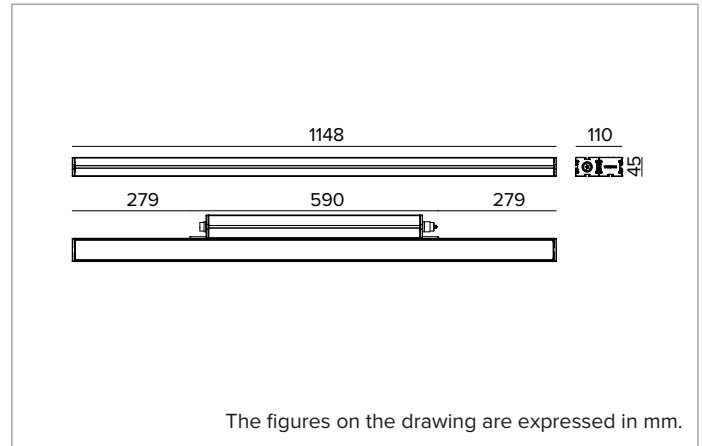

E0544FVL830ELBC | JEDI NOVA 55 Projector Side Box

Adjustable linear LED projector

		3000K	H(m)	D1(m)	D2(m)	E _{max} (lx)	
		Ra80	67°	75°			
Fixture Power		53W	1	1.31	1.52	2147	
Source Flux		4234lm	2	2.63	3.04	537	
Fixture Flux		2735lm	3	3.94	4.56	239	
Efficacy		51lm/W	4	5.25	6.09	134	
TS2125	I _{max} =507cd/klm	I _{max}	2147cd	5	6.56	7.61	86

Colour and finish: Burnished copper

Dimensions: L=1148mm

Weight: 4.7Kg

Version: STANDARD

Degree of protection: IP66,IP67,IP68,IP69

Mechanical Resistance: IK07

ELECTRICAL CHARACTERISTICS

Integrated driver available in the ON-OFF version (positioned laterally to the optical body). Supplied with through-wiring with longitudinal sealing IN/OUT panel connectors (the sealing limits the risk of humidity raising towards the driver/optical body). Luminaire compliant with EN 60598-2-22 for power supply from a centralised emergency system CPSS (Central Power Supply System), not incorporated in the luminaire - high risk areas excluded. The default power and flux are 100% in AC and 100% in DC.

Cable diameter range from 7 to 12mm.

Code
A118

A118

Male/female IP66/IP68 connector kit.

5 pòles (STANDARD 3G2,5mm² MAX, DALI 5G1,5mm² MAX).

Cable diameter range from 7 to 12mm.

Due to the technological evolution of the electronic components, the data provided may be updated, and as such, confirmation must be requested during the order process.